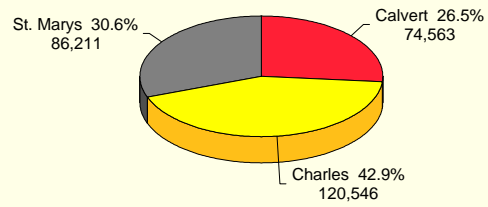

SOUTHERN MARYLAND REGION

Census Year 2000

total population 281,320

■ Calvert 26.5% ■ Charles 42.9% ■ St. Marys 30.6%

Information provided by:
Maryland Department of Planning

Figure 11