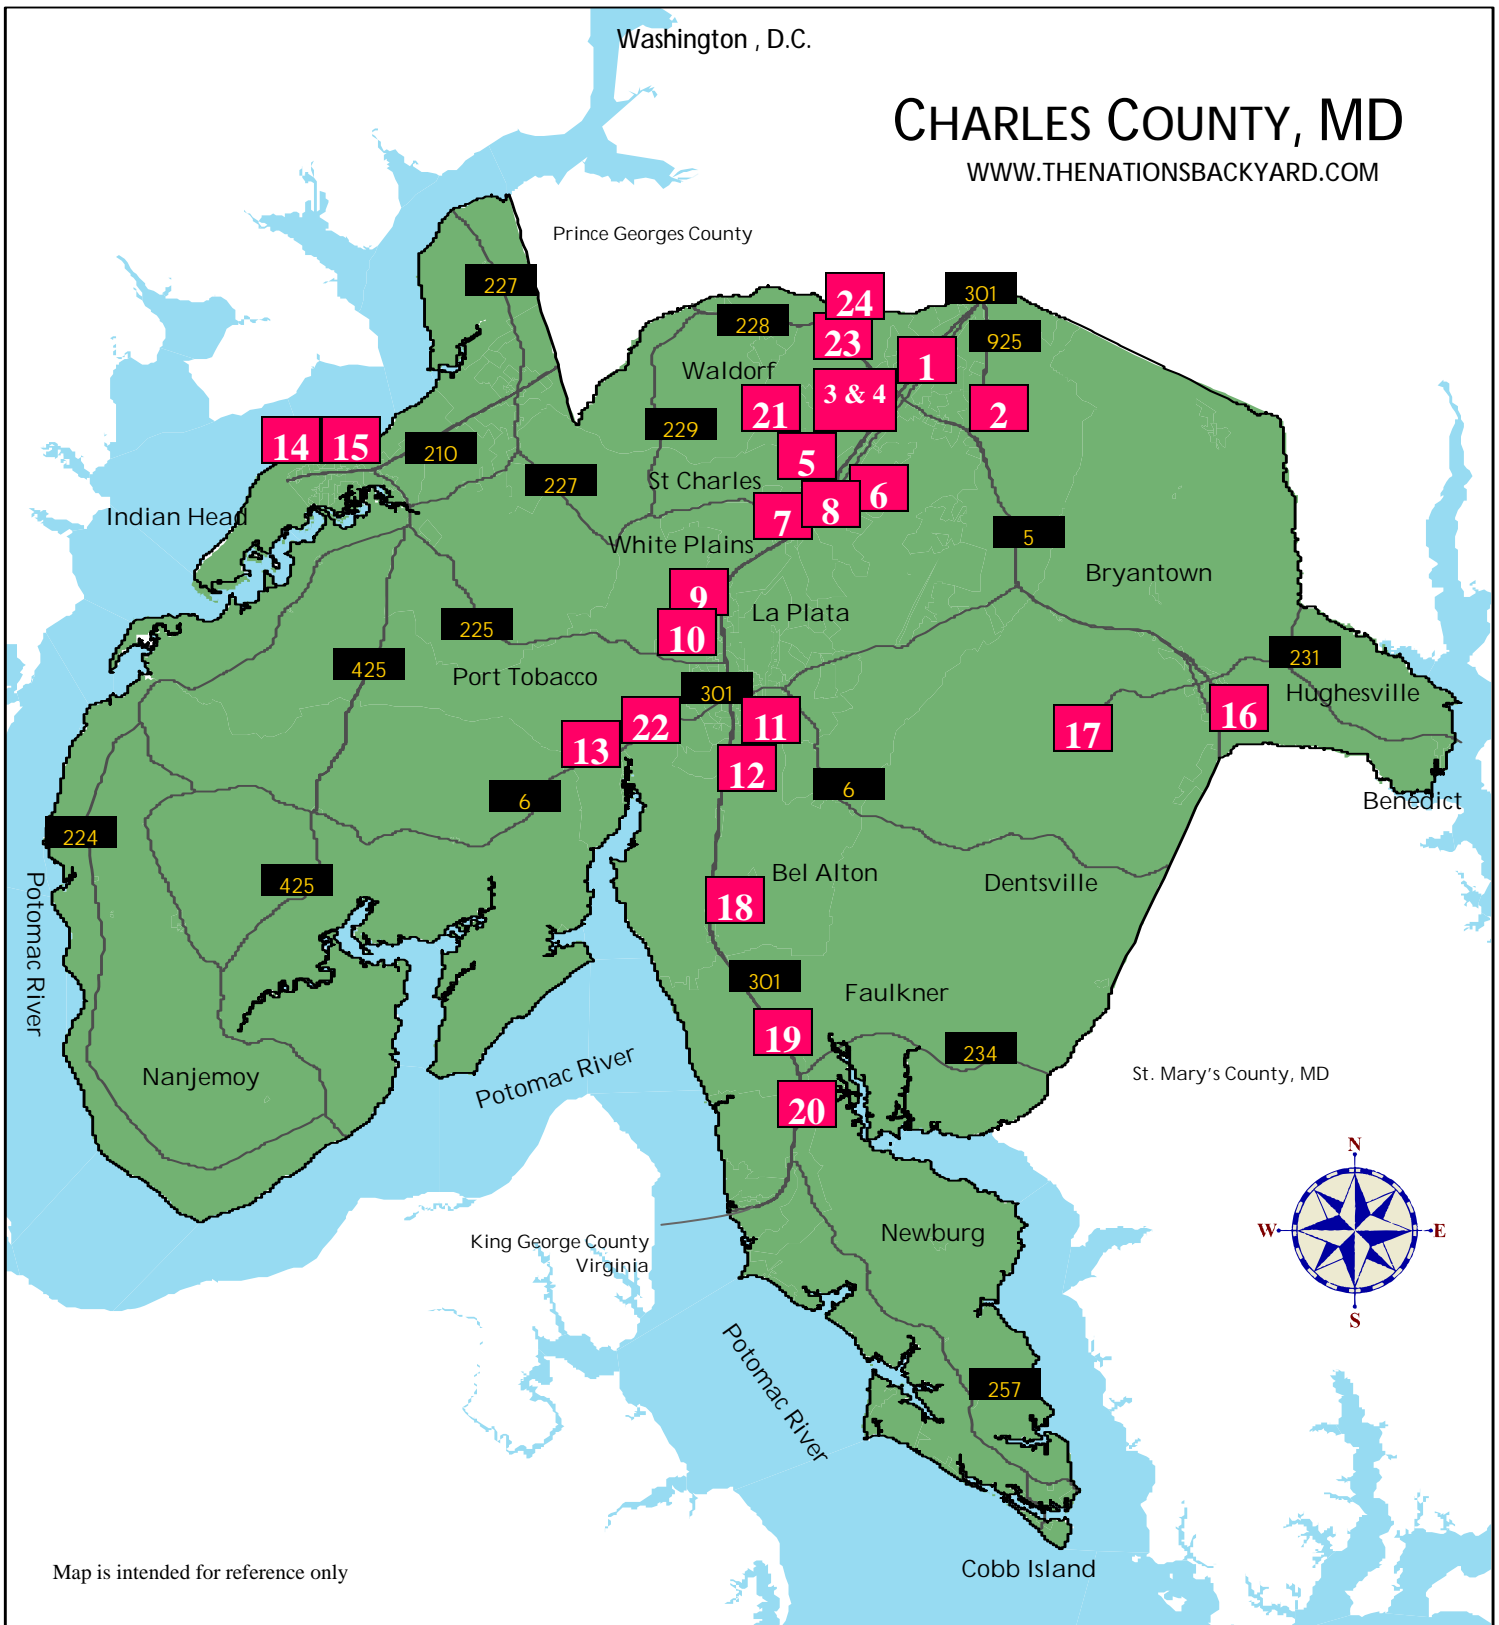

Washington , D.C.

CHARLES COUNTY, MD

WWW.THENATIONSBACKYARD.COM

Map is intended for reference only

Accommodations

- | | | | |
|--|---|--|--|
| 1. Waldorf Motel, 301-645-5554 | 8. Hampton Inn - Waldorf, 301-632-9600 | 14. Indian Head Inn, 301-753-6090 | 20. Shinn Inn Motel - Newburg, 301-932-2990 |
| 2. Master Suites Hotel - Waldorf, 301-870-5500 | 9. Patuxent Inn - La Plata , 301-934-3465 | 15. Super 8 Motel-Indian Head, 301-753-8100 | 21. Courtyard by Marriott, Waldorf, 301-885-3333 |
| 3. Country Inn & Suites - Waldorf, 301-645-6595 | 10. Deluxe Inn - La Plata, 301-934-1400 | 16. Brictoria Cottage B&B - Charlotte Hall, 301-884-8699 | 22. Rosewood Manor B&B - Port Tobacco, 301-534-2344 |
| 4. Comfort Suites/La Quinta Inn - Waldorf , 301-932-9156/ 800-531-5900 | 11. Sleep Inn - La Plata, 301-932-0065 | 17. Shady Oaks of Serenity B&B - Hughesville, 301-932-8864 | 24. Residence Inn by Marriott, Waldorf, 301-632-2111 |
| 5. Clarion Inn Waldorf, 301-645-8200 | 12. Best Western - La Plata, 301-934-4900 | 18. Bel Alton Hotel, 301-934-9505 | ----- |
| 6. Days Inn - Waldorf, 301-932-9200 | 13. Part Of Plenty B&B - La Plata, 301-934-0707 | 19. Town N Country Motel - Faulkner, 301-934-8252 | <i>Coming Soon</i> |
| 7. Super 8 Motel -Waldorf, 301-932-8957 | | | 23. <i>Hilton Garden Inn - Waldorf (2010)</i> |